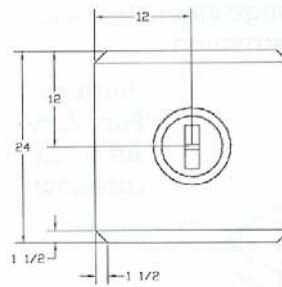

Plas-Crete Wall Blocks

Standard Size Block Specifications

24" x 24" x 48" Full Block

24" x 24" x 24" Half Block

FRONT VIEW

TOP VIEW

ISO VIEW

701 Waverly Street, Framingham, MA 01702
 (888) CONIG - 25, fax (508) 653-6672
sales@conigliaro.com www.conigliaro.com