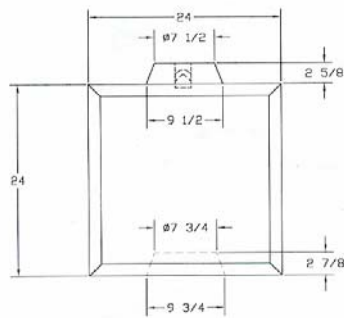

Plas-Crete Wall Blocks

Standard Size Block Specifications

24" x 24" x 48" Full Block

24" x 24" x 24" Half Block

FRONT VIEW

TOP VIEW

ISO VIEW

701 Waverly Street, Framingham, MA 01702
 (888) CONIG - 25, fax (508) 653-6672
sales@conigliaro.com www.conigliaro.com