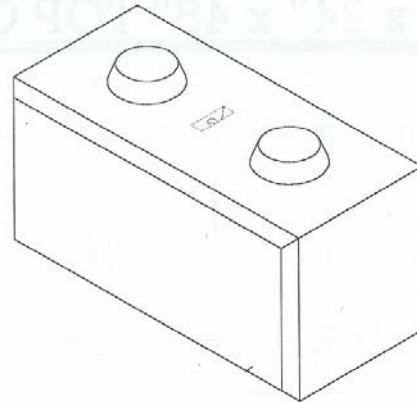

Plas-Crete Wall Blocks

Standard Size Block Specifications

24" x 24" x 48" Full Block

24" x 24" x 24" Half Block

FRONT VIEW

TOP VIEW

ISO VIEW

701 Waverly Street, Framingham, MA 01702
 (888) CONIG - 25, fax (508) 653-6672
sales@conigliaro.com www.conigliaro.com