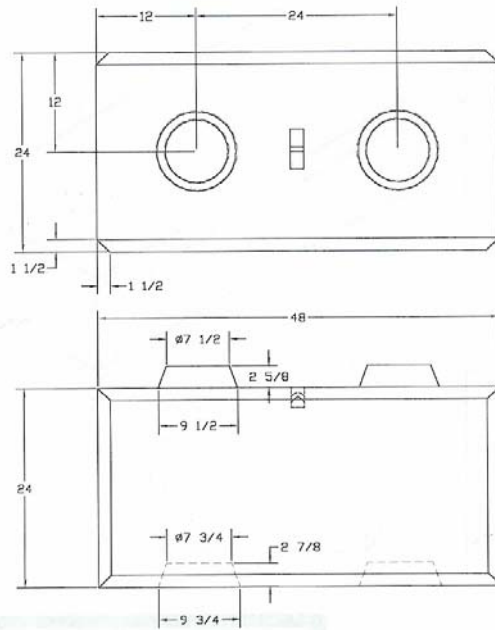

Plas-Crete Wall Blocks

Standard Size Block Specifications

24" x 24" x 48" Full Block

24" x 24" x 24" Half Block

FRONT VIEW

TOP VIEW

ISO VIEW

701 Waverly Street, Framingham, MA 01702
 (888) CONIG - 25, fax (508) 653-6672
sales@conigliaro.com www.conigliaro.com